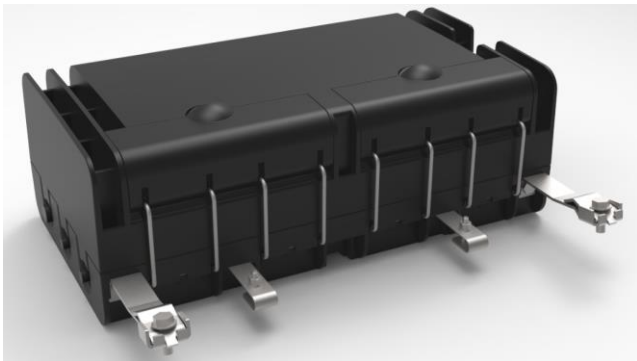

Shenzhen OPTICO Communication Co., Ltd.

Horizontal Fiber Optic Splice Closure

CH027

Description:

CH027 is an inline type fiber optic splice closure for optical fiber splicing, cable protection. There is silicone sealing gasket between the cover and bottom. It can be outdoor aerial hang application.

Features:

Reasonable design for cable splicing and protection.

Material: PP plastic

6 cable ports (3 in 3 out) for optical cable entry & exist (4pcs $\Phi 8\text{mm}$, 2pcs $\Phi 13\text{mm}$).

Max. 2pcs splice tray, each 24 fibers; max. 48 fibers capacity

With fixing cable strengthen core parts

Dust-proof and waterproof, IP65.

Dimension: (mm)